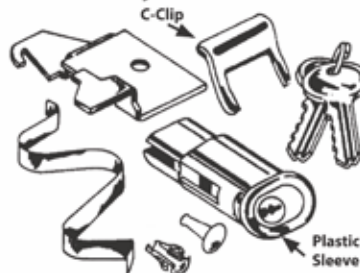

**FILE CABINET LOCK KITS**

**Signore Style**

SR2151-KA-K31 Sub. KA #K31  
SR2151-KD100 Sub. Keyed Different

**Holga Style**

SR2162-KA-K21 Keyed Alike #K21

**Global #Lk26 Style**

SR2176-KA-K11 Keyed Alike #K11  
SR2176-KA-K12 Keyed Alike #K12  
SR2176-KD100 Keyed Different

**Hon® F24 & F28 Style**

SR2185-KA-1 Keyed Alike #1  
SR2185-KA-2 Keyed Alike #2  
SR2185-KA-3 Keyed Alike #3  
SR2185-KA-4 Keyed Alike #4  
SR2185-KA-5 Keyed Alike #5  
SR2185-KA-6 Keyed Alike #6  
SR2185-KA-7 Keyed Alike #7  
SR2185-KA-8 Keyed Alike #8  
SR2185-KA-9 Keyed Alike #9  
SR2185-KA-10 Keyed Alike #10  
SR2185-KD100 Keyed Different  
SR2185E Adapter Plate Steel

**Hon® F26 Style**

SR2190-KA-1 Keyed Alike #1  
SR2190-KA-2 Keyed Alike #2  
SR2190-KA-3 Keyed Alike #3  
SR2190-KA-4 Keyed Alike #4  
SR2190-KA-5 Keyed Alike #5  
SR2190-KA-6 Keyed Alike #6  
SR2190-KA-7 Keyed Alike #7  
SR2190-KA-8 Keyed Alike #8  
SR2190-KA-9 Keyed Alike #9  
SR2190-KA-10 Keyed Alike #10  
SR2190-KD100 Keyed Different  
SR2190E Plastic Sleeve  
SR2190G C-Clip

SR2197-KA-2 Cam Style KA #2  
SR2197-KA-4 Cam Style KA #4  
SR2197-KD100 Cam Style KD

**T-Handle With Easy-Mount Base**

IDEAL FOR PICKUP TRUCK TOPPERS, NO MORE SHIMMING

SR2205-KA-CH751  
SR2205-KD