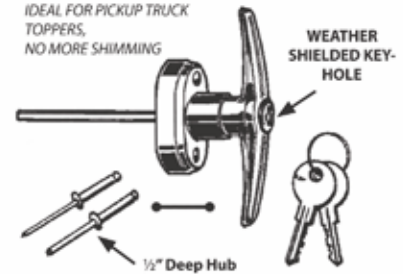

T-Handle With Easy-Mount Base

IDEAL FOR PICKUP TRUCK TOPPERS, NO MORE SHIMMING

SR2205-KA-CH751
SR2205-KD