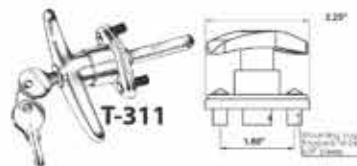

Multi-Purpose Oil

BA120069 6OZ Aerosol Can

BAUER PRODUCTS

HANDLES

LOCKING 'L' HANDLES

L-201

- Bright Chrome
- Cross Section-5/16" square length: 3-5/8"
- Rotation: 360°

BPL201C-EXT1.75"-CH751

L-204R

- Bright Chrome
- Insert: Cross Section-5/16" square length: 3-5/8"
- Rotation: 360°

BPL204R-1-1/2-KA-CH751

LOCKING 'T' HANDLES

T-303

- Bright Chrome and Black
- Cross Section - 5/16" square
- Rotation Options: 90CW and 360°

BPT303C-EXT1.5"-CH751
 BPT303C-EXT1.5"-KD
 BPT303C-EXT1.75"-KD
 BPT303B-2-DC-90KACH751
 BPT303B-EXT1.5"-KD

T-307

BPT307C-B1.5"-CH751
 BPT307C-B1.5"-KD

CAMPER TOP HANDLES

BPT311B-B1.5"-CH751
 BPT311B-B1.5"-KD
 BPT311B-B1.5"-K127

KEY BLANKS

BP AE Key Blank Dbl Sided
 BPCP Key Blank Sgl Sided

BPML, CH, J, DM Key Blank Dbl Sided
 BPRV3000 Key Blank Series 301-370