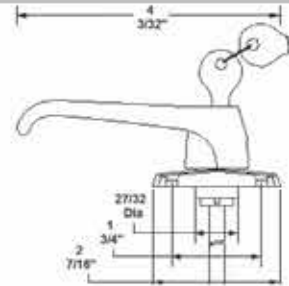

Multi-Purpose Oil

BA120069 6OZ Aerosol Can

BAUER PRODUCTS

HANDLES

LOCKING 'L' HANDLES

L-201

- Bright Chrome
- Cross Section-5/16" square length: 3-5/8"
- Rotation: 360°

BPL201C-EXT1.75"-CH751

L-204R

- Bright Chrome
- Insert: Cross Section-5/16" square length: 3-5/8"
- Rotation: 360°

BPL204R-1-1/2-KA-CH751

LOCKING 'T' HANDLES

T-303

- Bright Chrome and Black
- Cross Section - 5/16" square
- Rotation Options: 90CW and 360°