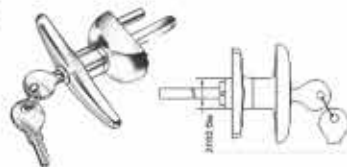

Multi-Purpose Oil

BA120069 6OZ Aerosol Can

BAUER PRODUCTS

HANDLES

LOCKING 'L' HANDLES

L-201

- Bright Chrome
- Cross Section-5/16" square length: 3-5/8"
- Rotation: 360°

BPL201C-EXT1.75"-CH751

L-204R

- Bright Chrome
- Insert: Cross Section-5/16" square length: 3-5/8"
- Rotation: 360°

BPL204R-1-1/2-KA-CH751

LOCKING 'T' HANDLES

T-303

- Bright Chrome and Black
- Cross Section - 5/16" square
- Rotation Options: 90CW and 360°

BPT303C-EXT1.5"-CH751
 BPT303C-EXT1.5"-KD
 BPT303C-EXT1.75"-KD
 BPT303B-2-DC-90KACH751
 BPT303B-EXT1.5"-KD

T-307

BPT307C-B1.5"-CH751
 BPT307C-B1.5"-KD

CAMPER TOP HANDLES

BPT311B-B1.5"-CH751
 BPT311B-B1.5"-KD
 BPT311B-B1.5"-K127