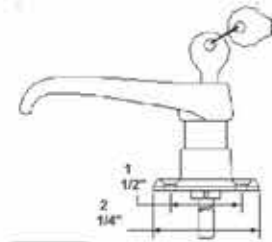

Multi-Purpose Oil

BA120069 6OZ Aerosol Can

BAUER PRODUCTS

HANDLES

LOCKING 'L' HANDLES

L-201

- Bright Chrome
- Cross Section-5/16" square length: 3-5/8"
- Rotation: 360°

BPL201C-EXT1.75"-CH751

L-204R

- Bright Chrome
- Insert: Cross Section-5/16" square length: 3-5/8"
- Rotation: 360°

BPL204R-1-1/2-KA-CH751

LOCKING 'T' HANDLES

T-303

- Bright Chrome and Black
- Cross Section - 5/16" square
- Rotation Options: 90CW and 360°