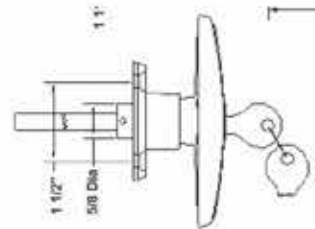

LOCKING 'T' HANDLES

T-303

- Bright Chrome and Black
- Cross Section - 5/16" square
- Rotation Options: 90CW and 360°

BPT303C-EXT1.5"-CH751
BPT303C-EXT1.5"-KD
BPT303C-EXT1.75"-KD
BPT303B-2-DC-90KACH751
BPT303B-EXT1.5"-KD