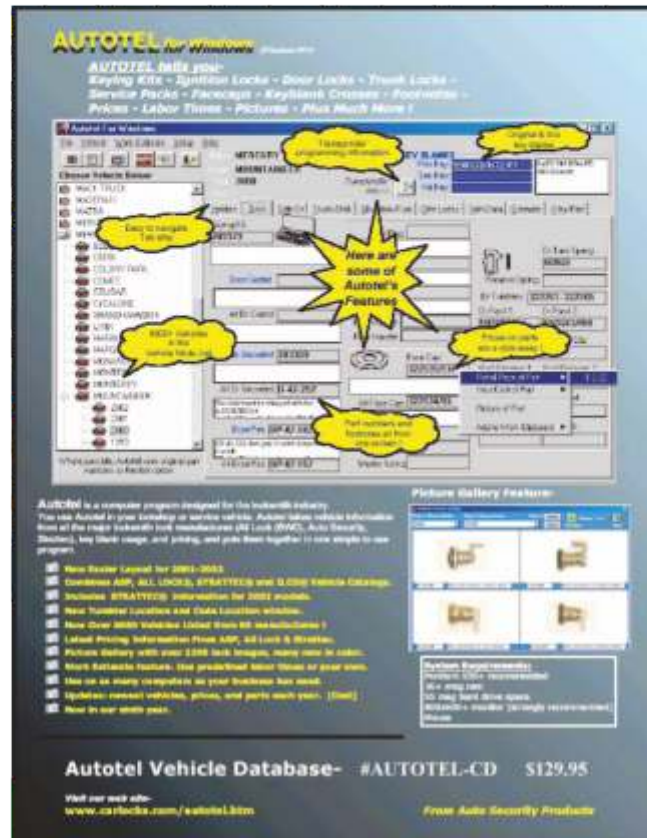

AUTO REFERENCES

AUTOTEL

AUTOTEL is a computer program designed to take vehicle information from all the major locksmith lock manufacturers (All Lock (BWD), Auto-Security Products, Strattec), key blank usage, and pricing, and puts them together in one simple to use program.

APAUTOTEL-CD Software CD
 APAUTOTEL-UP-15 Update 2015

AUTOSMART 2014 BOOK SET

Expanded Keyblank Application Guide - with the latest transponder key application information.

APAS2014SET AutoSmart 2014

TRANSPONDER BOOK