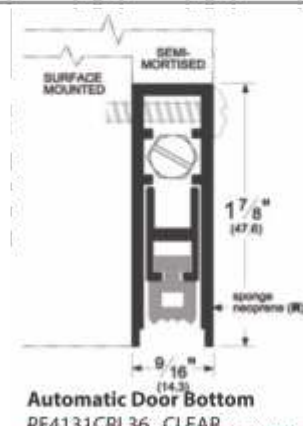

Automatic Door Bottom

PE4131CRL36 CLEAR
PE4131CRL48 CLEAR
PE4131DRL36 DKBRZ