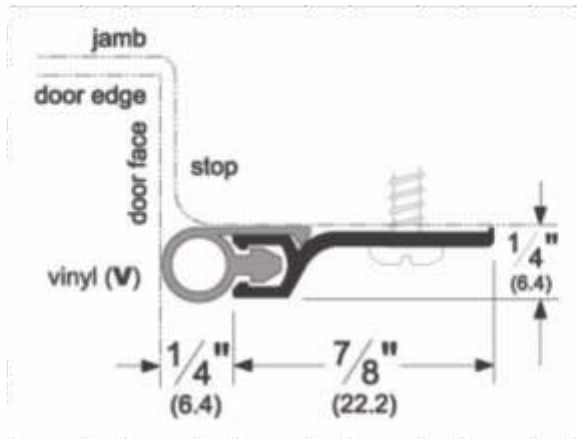

PE270A36
PE270A42

271

Fluted Saddle Threshold

PE271A36
PE270A72

Half Saddle Threshold

PE229A36
PE229A72

Latching Panic Exit Saddle

PE181AT36
PE181AT48

Brush Meeting Stile Gasketing

PE18041CNB3684
PE18041CNB48
PE18041CNB84/2
PE18041DNB3684
PE18041DNB48
PE18041DNB7284
PE18041DNB84/2
PE18061CNB3684
PE18061CNB7284

Brush Weatherstrip 1" Nylon

PE18100CNB36
PE18100CNB42
PE18100DNB36
PE18100DNB48

Brush Weatherstrip 1 1/2" Nyl

PE18137CNB36
PE18137CNB48
PE18137DNB36
PE18137DNB48

Jamb Weatherstrip Gray Vinyl
PE303AV3684

Jamb Weatherstrip Blk Vinyl
PE303DV3684

Jamb Weatherstrip Blk Silicone
PE290AS3684
PE303CS3684
PE303CS7284
PE303DS3684
PE303DS7284