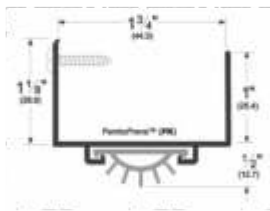

Overlapping Astragal Alum

PE357C84
PE357D84
PE357SP84

Door Bottom Sweep 15/16" Neo

PE321CN36
PE321CN48
PE321DN36

Automatic Door Bottom

PE4131CRL36 CLEAR
PE4131CRL48 CLEAR
PE4131DRL36 DKBRZ

Door Shoe Mill Finish Alum
PE217APK36
Door Shoe For Hollow Metal Dr
PE222APK36