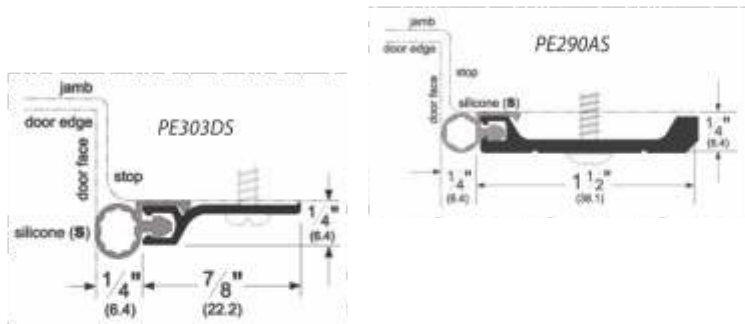

Jamb Weatherstrip Blk Silicone
PE290AS3684
PE303CS3684
PE303CS7284
PE303DS3684
PE303DS7284