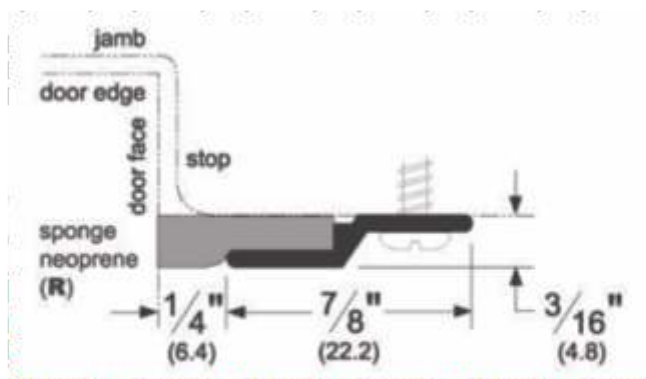

**Jamb Weatherstrip EDPM
Sponge**
PE305CR3684