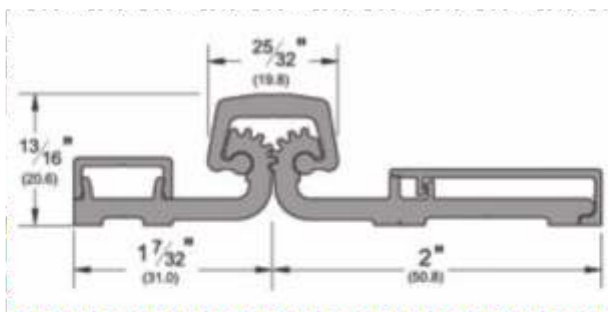

Full Surface Center Pivot 83"
PECFS83CP
PEDFS83CP
PECFS83CP-HD1
PEDFS83CP-HD1