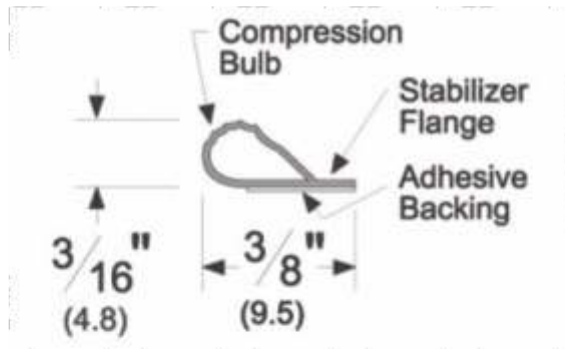

Overlapping Astragal Alum

PE357C84
PE357D84
PE357SP84

Door Bottom Sweep 15/16" Neo

PE321CN36
PE321CN48
PE321DN36

Automatic Door Bottom

PE4131CRL36 CLEAR
PE4131CRL48 CLEAR
PE4131DRL36 DKBRZ

Door Shoe Mill Finish Alum
PE217APK36
Door Shoe For Hollow Metal Dr
PE222APK36