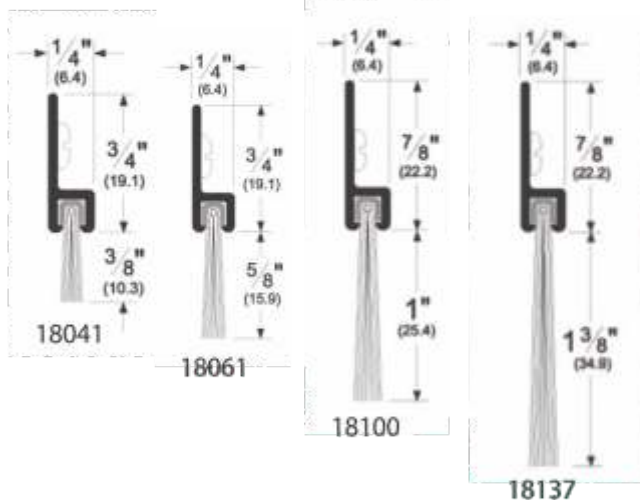

170

Fluted Saddle Thresholds

PE170A36
PE170A42
PE171A36
PE171A48
PE171A72

171

Flat Saddle Thresholds

PE175A48
PE175A72

270

Fluted Saddle Threshold

PE270A36
PE270A42

271

Fluted Saddle Threshold

PE271A36
PE270A72

Half Saddle Threshold

PE229A36
PE229A72

Latching Panic Exit Saddle

PE181AT36
PE181AT48