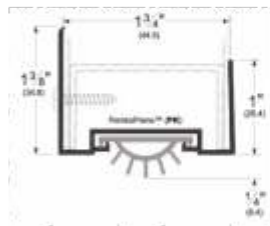

Overlapping Astragal Alum

PE357C84
PE357D84
PE357SP84

Door Bottom Sweep 15/16" Neo

PE321CN36
PE321CN48
PE321DN36

Automatic Door Bottom

PE4131CRL36 CLEAR
PE4131CRL48 CLEAR
PE4131DRL36 DKBRZ

Door Shoe Mill Finish Alum
PE217APK36
Door Shoe For Hollow Metal Dr
PE222APK36