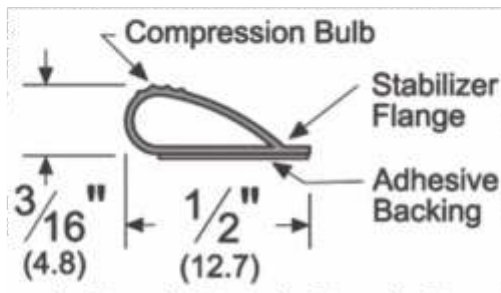

Pemkoprene Smoke Gasketing
PEPK55BL17
PEPK55BL21